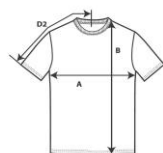

**64000**

**Softstyle Adult T-Shirt**

**DETAILS**

<b>Weight</b>	153.0 G/SqM (White 144.0 G/SqM)
<b>Content</b>	100% Ring Spun Cotton
<b>Features</b>	Eurofit - sleeker fit in shoulder and sleeve Semi-fitted High stitch density for smoother printing surface Seamless twin needle 1.9 cm collar Taped neck and shoulders Tearaway label Rolled forward shoulder Twin needle sleeve and bottom hems Quarter-turned to eliminate center crease
<b>Sizes</b>	S-3XL
<b>Case Packs</b>	S - 2XL    72 PIECES 3XL        36 PIECES
<b>Colours</b>	55
<b>SKU's</b>	290

**SPECIFICATIONS**

Centimeters	Tol-	Tol+	S	M	L	XL	2XL	3XL
<b>Chest (A)</b>	2.540	2.540	45.720	50.800	55.880	60.960	66.040	71.120
<b>Length from HPS (B)</b>	2.540	2.540	71.120	74.295	76.835	79.375	82.550	85.090
<b>Sleeve length (Center back) (D2)</b>	2.540	2.540	40.005	43.180	46.355	49.530	52.705	55.880

Inches	Tol-	Tol+	S	M	L	XL	2XL	3XL
<b>Chest (A)</b>	1.000	1.000	18.000	20.000	22.000	24.000	26.000	28.000
<b>Length from HPS (B)</b>	1.000	1.000	28.000	29.250	30.250	31.250	32.500	33.500
<b>Sleeve length (Center back) (D2)</b>	0.750	0.750	15.750	17.000	18.250	19.500	20.750	22.000